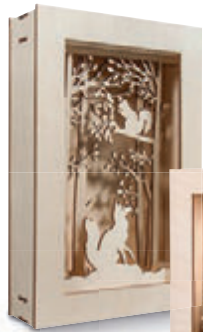

Your creation - nicely lighted up!

The four kits, together with the fairy lights and the 3D effect foils, are an absolute eye-catcher. For this purpose, simply place the frame with bonded effect foil behind the motifs and attach the LED fairy lights to the rear wall. Turn the light on and the stars will start to shine just for you!

↓ 46301 000