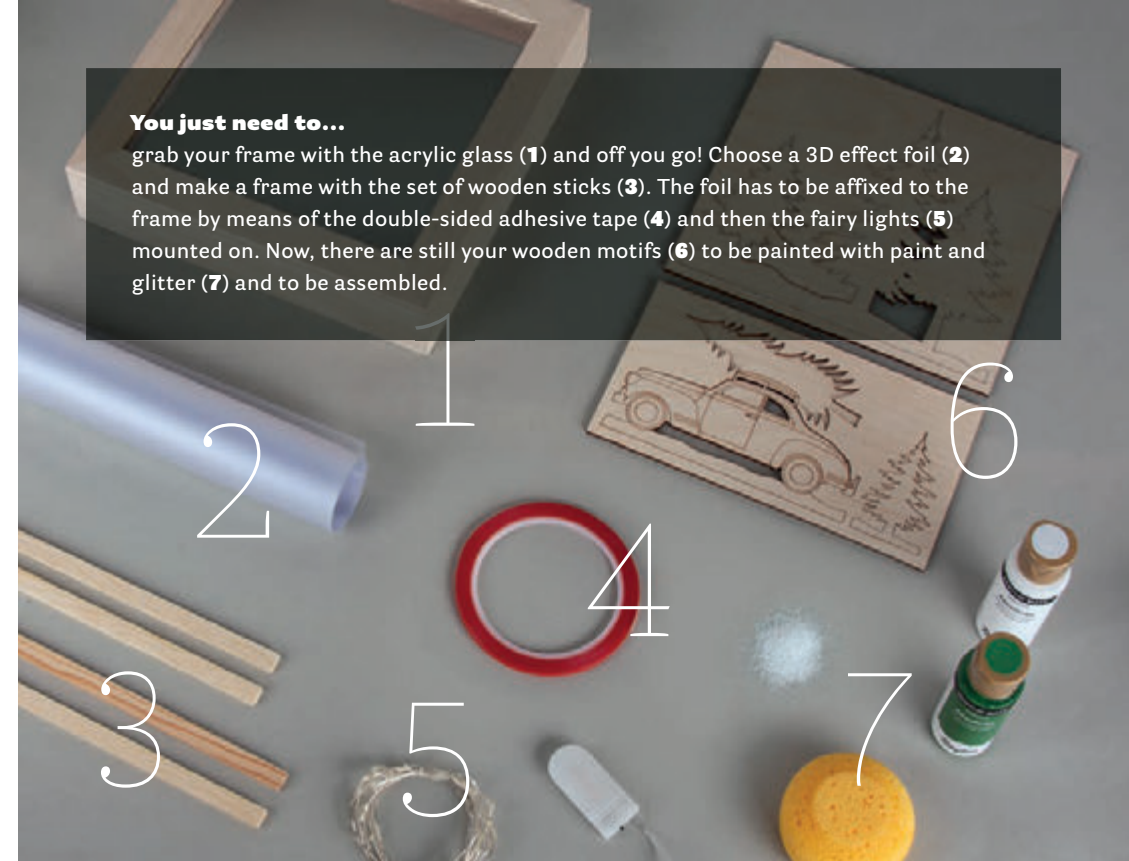

Your story – in a box

Especially on wet and cold days, we are longing for cosy warmth and atmospheric decorations – and they should be as creative as possible! Illuminated frames coupled with different scenes invite you to dream. Fill your very own box with the most cherished moments!

In addition to the practical 3D wooden building kit, the combined boxes create uniqueness to your heart's content. Even the nature can be easily brought home, thanks to the floristic elements of Rayher. Just try it out!

Every scene really comes alive when the colour, light and the like are added up. A naturally discreet or a fully vivid one? It's up to you to shape your own story!

Get into the topic quickly! Your box for Christmas.
Your story – in a box brings moments of joy, including Hygge.

All in one box

With the practical 3D wooden building kit of Rayher, you have everything ready for your box. The sets, consisting of pre-cut motifs and corresponding frames, are waiting to be staged by you. The paint, 3D effect foil as well as the fairy lights, decorative snow and Snow Pen will help you make it a reality!