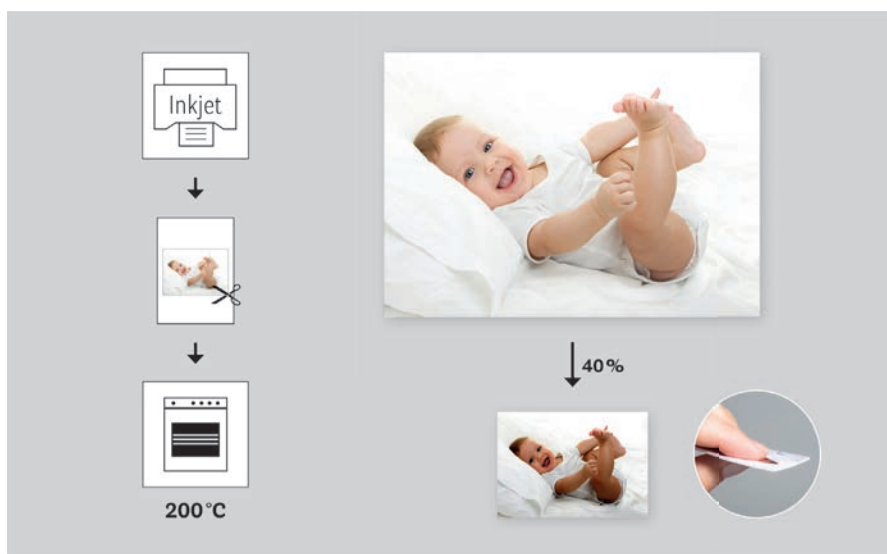

69 234 102 (5)
Film plastique rétractable A4
pour imprimer, sct.-LS 5pcs
blanc

A4

5x

Film plastique rétractable, **parfait pour l'impression avec l'imprimante à jet d'encre!**

Conseils d'application:

- Imprimer le film, découper le motif et "faire rétrécir" dans le four.
- Le motif est réduit, durcit et peut être utilisé pour de nombreux ouvrages d'artisanat: aimants pour le réfrigérateur, porte-clés, bijoux...