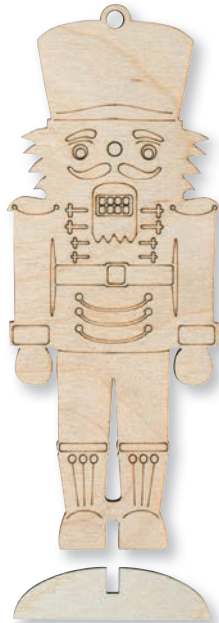

2x

Exclusive
by Rayher

The mark of
responsible forestry

62 918 505 (10)
Wooden nutcracker
FSC Mix Credit, to set up
6x16cm, 1-sided,
tab-bag 2pcs
natural