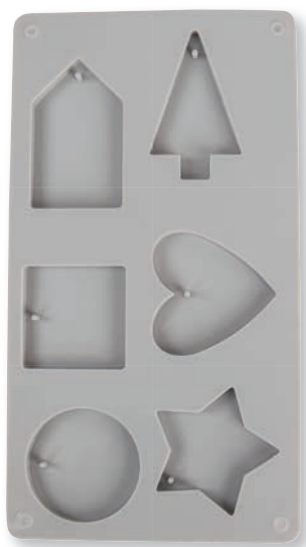

36 110 000 (5)
Silicone casting mould Decorative shapes
14.5x26x1cm, 6 forms, box 1pc