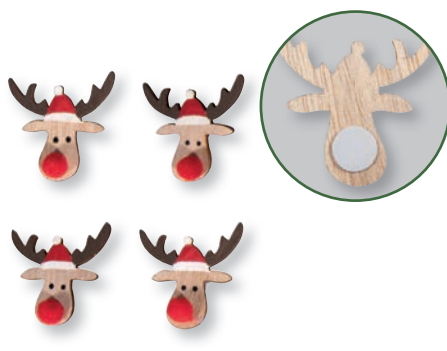

46 614 999 (8)
Wood shapes to scatter X-mas elk
3.8x3.5cm, w. adhes. dot, tab-bag 9pcs
coloured