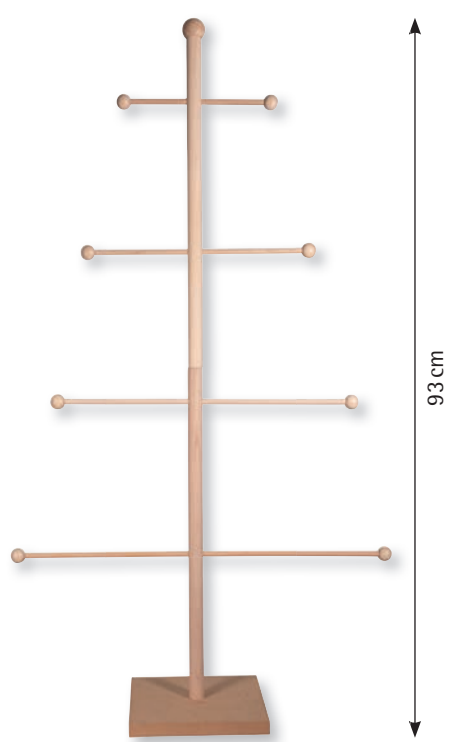

- Hanging board out of 24 stylish metal rings
  - The perfect basis for a modern Advent calendar
  - Little paper sachets, photos, postcards and other little trinkets can be attached on with the enclosed clips and rings
  - The hanging board can be hung on the wall or freely suspended
- Contents:**  
 1 wooden stick with eyelets and suspension ribbon  
 24 rings (10 cm Ø)  
 12 binder rings (2 cm Ø)  
 12 metal bulldog clips