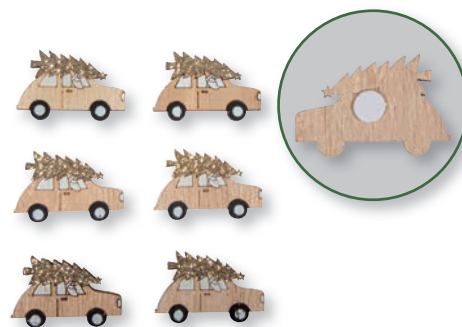

46 445 505 (8)
Small wood.objects Car, partly glittered
4x2,5cm, with adh.dot, tab-bag 9pcs
natural