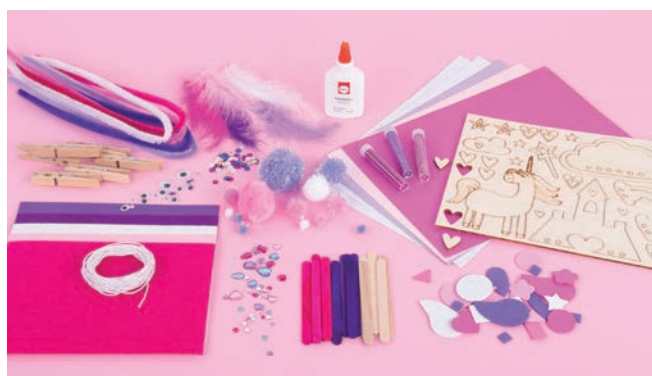

69 185 000 (2)
Mega craft box Space,
1000-part
white/blue/green, box