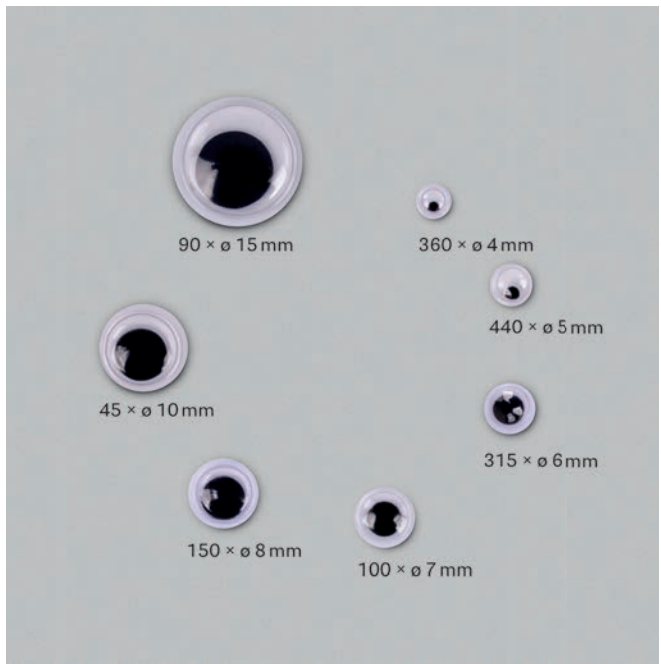

1500
TEILE · PIÈCES
PIECES