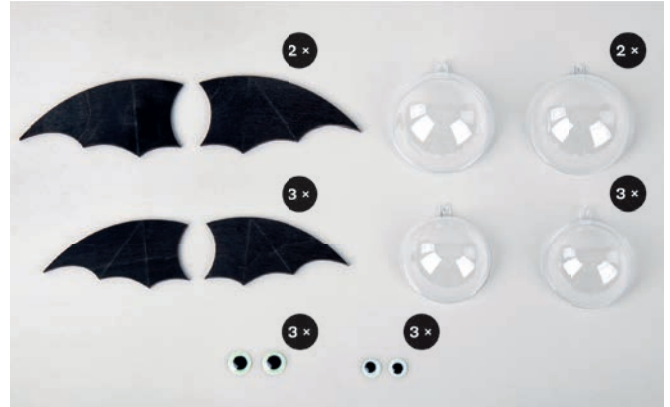

**DIY Set**

**Exclusive by Rayher**

**GLOW IN THE DARK**

70 055 000 (4)  
 CK Bats, FSC Mix Credit  
 2x27.6cm + 3x23.9cm

- DIY set "bat family"
- Special feature: wobbly eyes with a glow-in-the-dark effect for special effects in the dark
- Contents of the set sufficient for 5 bats