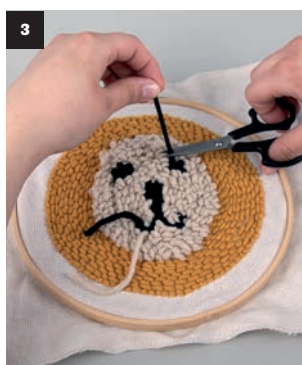

Textile material:

Fabric cutting: 100% cotton
Wool: 100% acrylic