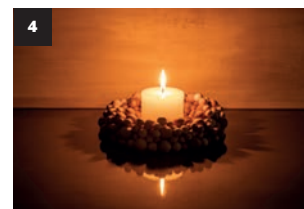

DIY Set

Exclusive by Rayher

63 504 000 (2)  
 CK: Wooden bead wreath,  
 20cm ø  
 290 beads+1 styrofoam ring  
 17cm, 1pc

Christmas decoration

- Trendy raw wood ball wreath in Scandinavian chic look
- A true eye-catcher: both as candle- and door-wreath
- All necessary parts are included in the DIY set
- Easy & quick to implement
- High-quality beads out of german beech wood