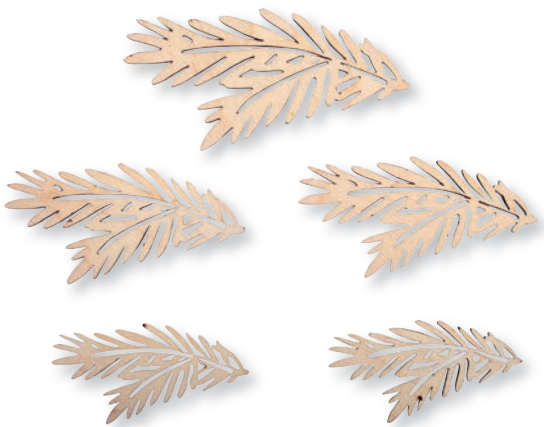

   
**46 615 999 (8)**  
**Wood decor "Snowy deer" to hang**  
 3.5-13cm, assort., box 6pcs  
 coloured

   
**46 598 282 (10)**  
**Christmass wreaths miniatures**  
 2 pcs ø 5cm+3 pcs ø 3cm, tab-bag 5pcs  
 carmine