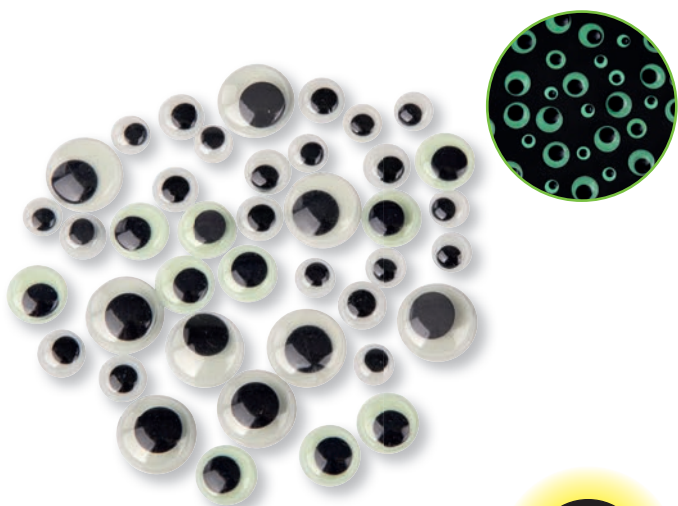

69 263 000 (10)
Wobbly eyes Glow in the dark, assorted
tab-bag 40pcs

GLOW IN
THE DARK

- Wobbly eyes with glow-in-the-dark effect: for special effects in the dark
- Perfect for spooky DIY bats, luminous pumpkin eyes, card making and much more...
- Bulky mix bag with luminous wobbly eyes in 4 diff.sizes

Contents:
10 wobbly eyes of 10, 12, 15 + 20mm each