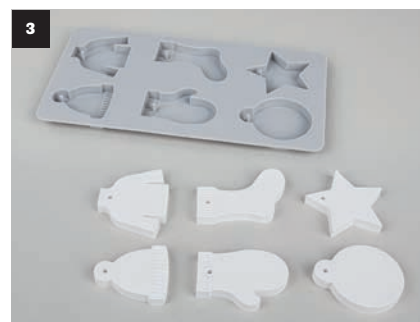

36 112 000 (5)
Sil.casting mould Winter + stencil A5
14x26x1cm, 6 moulds, tab-box 1pc