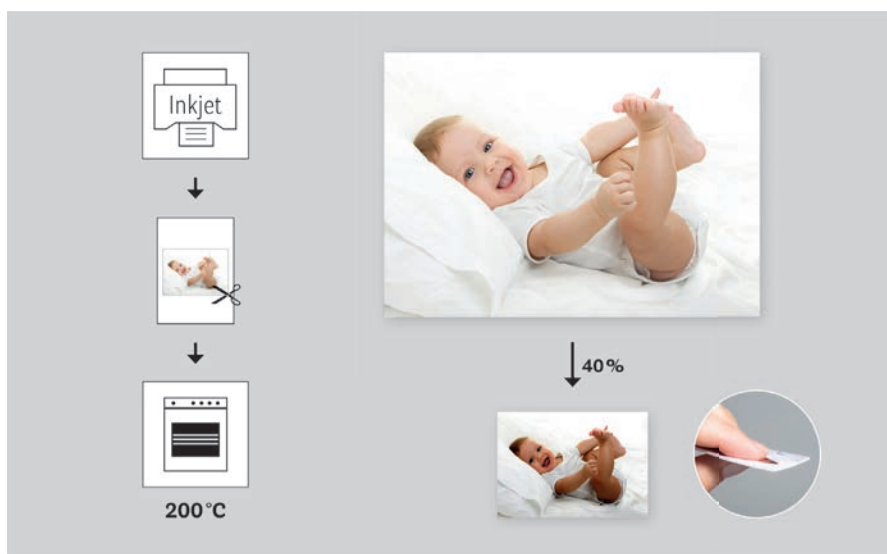

69 234 102 (5)
Shrinking plastic foil A4
to print on, tab-bag 55 pcs
white

A4

5x

Shrinkable plastic foil, **perfect for printing with the inkjet printer!**

Application tips:

- Print the foil, cut out the motif and "shrink" it in the oven.
- The motif will reduce in size, harden and it can then be used for many handicraft works: refrigerator magnets, key rings, jewellery...