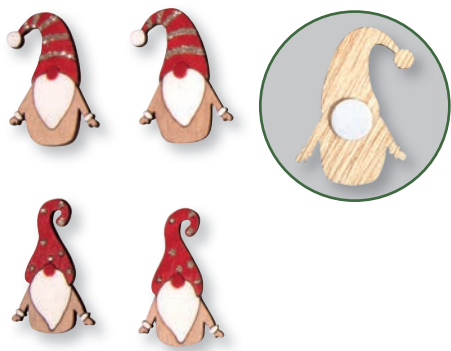

46 613 999 (8)
Wood shapes to scatter X-mas gnome
2.5x4cm, with adhes.dot, tab-bag 10pcs
coloured