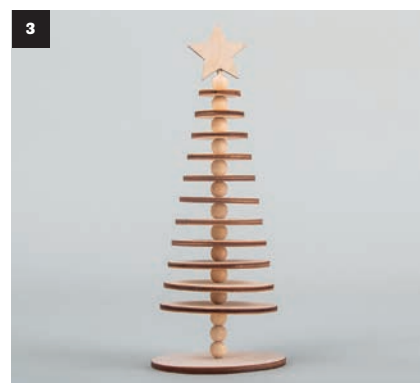

Contents sufficient for 2 trees to set up in different sizes (7 × 7 × 18cm + 8 × 8 × 20.5cm)