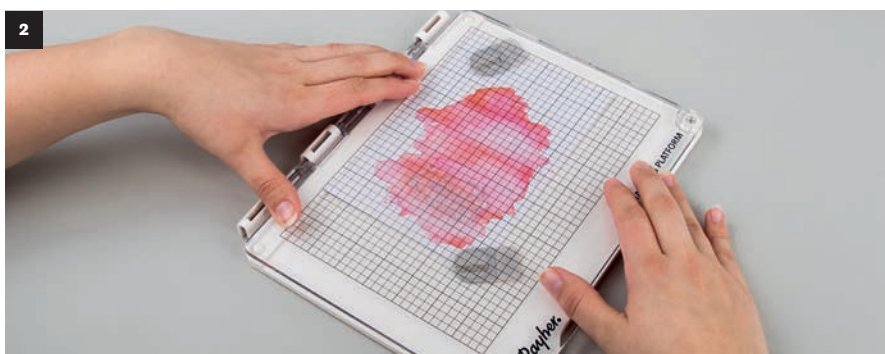

- Suitable for Clear and rubber stamps
- Perfect for accurate stamping and layering
- Spring loaded adjustable ball plungers adapting to various stamp thicknesses - for uniform stamping results
- Allows you to re-stamp or duplicate designs/drafts
- Two magnetic holders hold in place paper, cards...
- Open sides allow working on larger surfaces
- Transparent acrylic panel with printed grid in cm
- Magnetic bottom part with non-slip coating and measurement in cm (mm) and inches (1/4 inch)
- Stamping surface area: approx. 22.5 x 16 cm, product dimensions: 23.5 x 20.5 x 1.8 cm