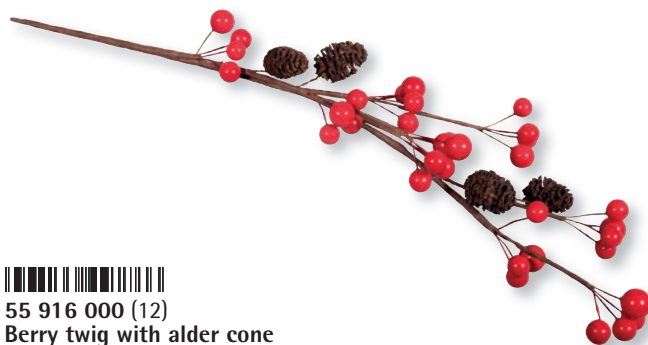

6x

55 868 000 (12)  
 Frosted fir twig with berries  
 24.5cm

55 916 000 (12)  
 Berry twig with alder cone  
 35cm

55 871 000 (12)  
 Frosted decorative twig w. berries  
 31cm

55 915 000 (12)  
 Larch cone twig  
 26cm