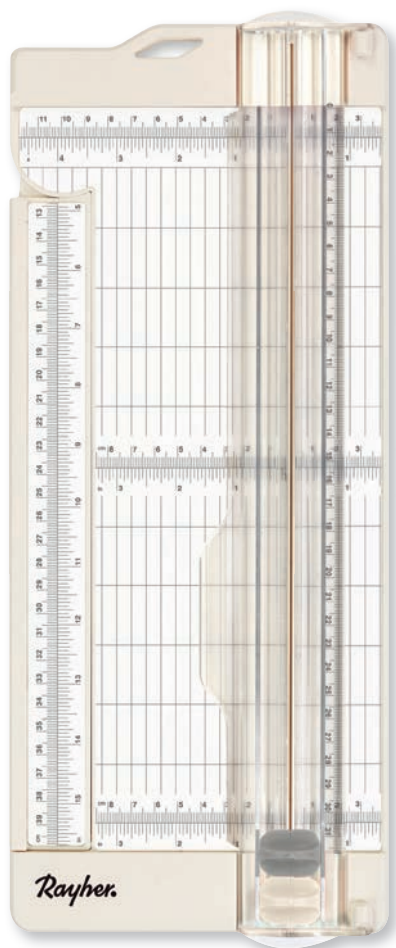

**Contents:**

- 1 punching & embossing device A5
- 4 plates:
  - 1 basic plate, white (13mm, 15 × 20cm)
  - 2 punching plates, transparent (3mm, 15 × 19.7cm)
  - 1 punching plate, transparent (5mm, 15 × 19.7cm)
- 1 embossing mat, black (2.5mm, 14.5 × 19.7cm)
- 1 embossing template „Punkte“ (10.6 × 15cm)
- 1 punching template set „Kreise“ with 8 punches (Ø - from 4 up to 10cm)