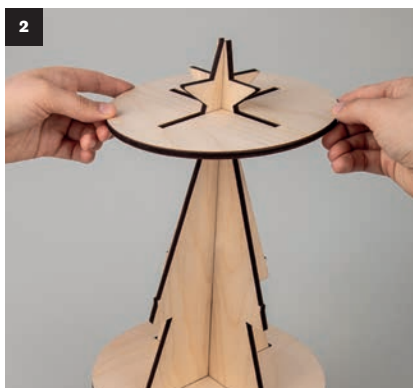

Diameter of the plate: 25.5cm, 22cm + 18cm