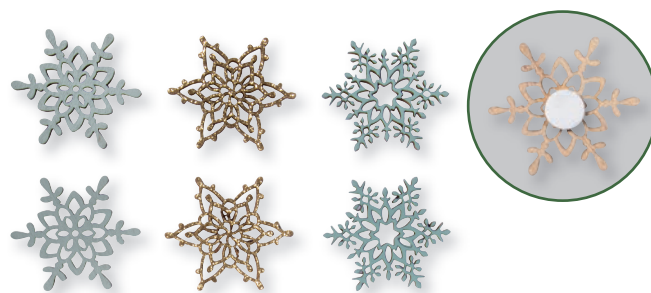

Colours: black, white + natural