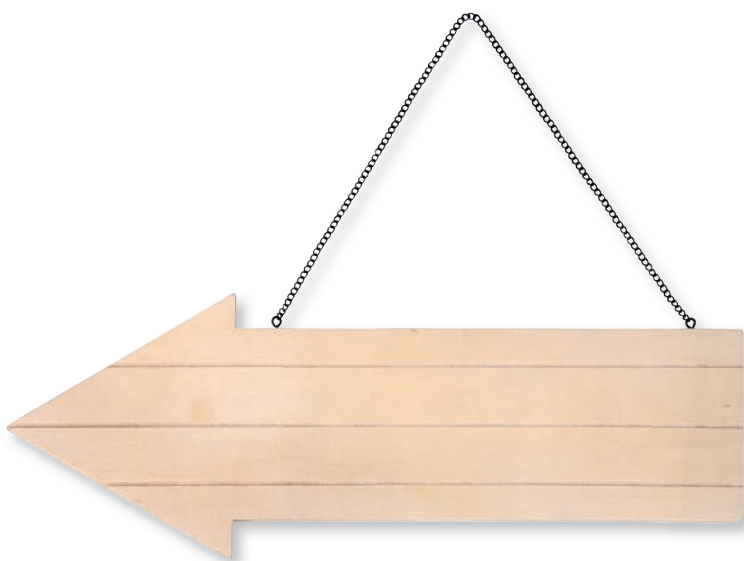

- Decorative birdhouse to hang up or stand upright
- Made from high-quality pine wood