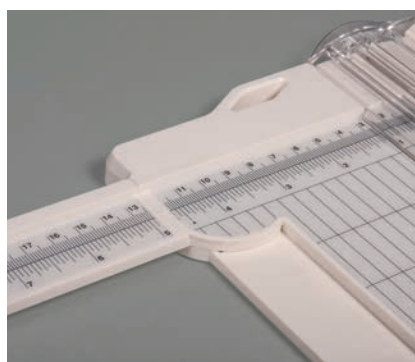

50 047 000 (6)
Set of blades, 2-part, cut & fold
tab-blister 2pcs