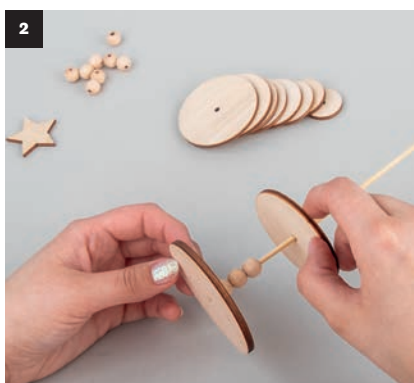

Contents sufficient for 2 trees to set up in different sizes (7 × 7 × 18cm + 8 × 8 × 20.5cm)