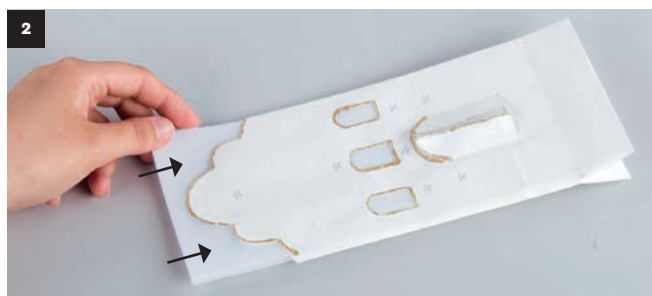

67 240 000 (4)  
**Pap.craft kit Light vill. 5-part,**  
 FSC 100%  
 incl. adhesive tape, tab-bag 2sheets

**DIY**  
Set

Christmas decoration

67 325 000 (3)  
Set: Paper bags Illuminated village  
tab-bag