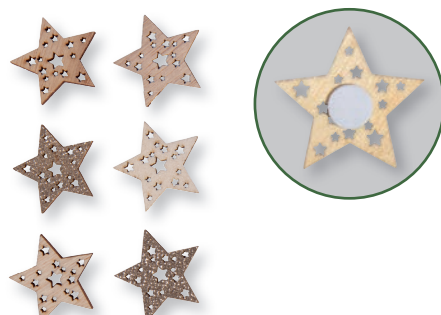

46 612 999 (8)
W.shapes Stars w.glitter, 3.5cm
with adhesive dot, tab-bag 12pcs
coloured