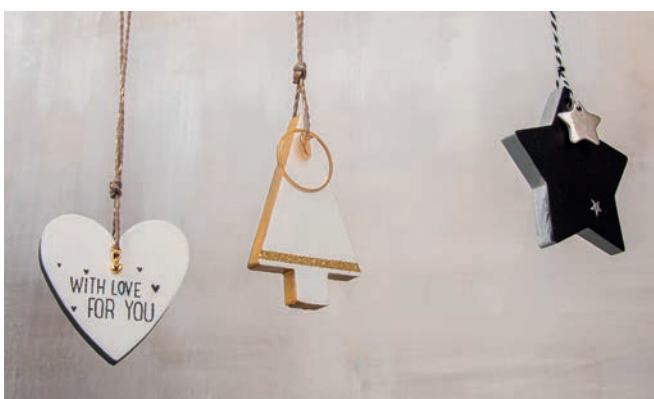

- Casting mould made of high-quality silicone
- Particularly elastic material
- Reusable
- Frost- and heat-resistant (from -40°C up to 240°C)
- Very easy to demould and dimensionally stable
- Ideal for casting with creative-concrete, decorative concrete, Raysin and cast resin