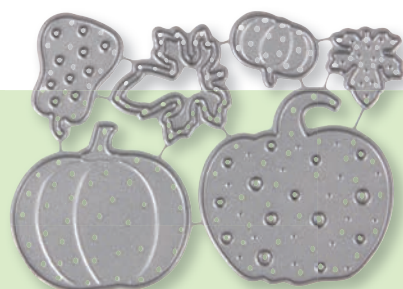

   
 69 189 000 (6)  
 Mini-puncher Bat, 0.95cm ø  
 (3/8") w. key ring

   
 69 053 000 (6)  
 Mini puncher elk head 0.95cm ø  
 (3/8") w. Key-holder

50 249 000 (3)  
Punch template Mushrooms  
1.6-3.9 cm x 0.9-5.0 cm, tab-bag, 9pcs

50 250 000 (3)  
Punch template Pumpkins  
1.4-3.7 cm x 1.8-3.7 cm, tab-bag, 6pcs

**Punching templates made of 100 % steel - Made in USA**

- Stable, durable and versatile
- Can be used with all common punching devices
- Especially suitable for thicker and firmer materials: cardboard, foils, foam rubber, leather, felt, wood, etc.