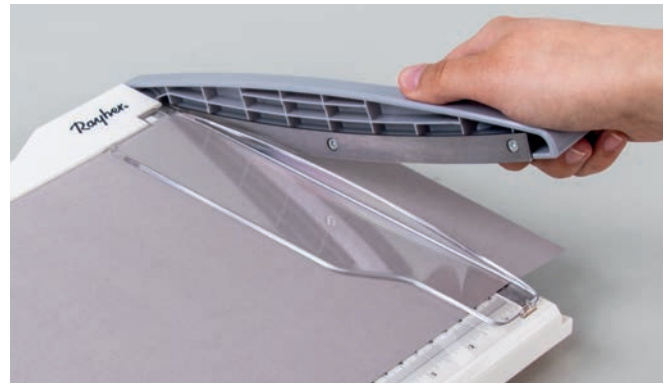

29 209 000 (3)
Lever cutting machine A5
Cutting length approx. 21.6cm, tab-box

**max. 5 ×
80 g/m²**

• Ideal for **cutting of craft materials** such as paper, cardboard, foam rubber, cork, felt and much more...

- Cuts max. 5 sheets of 80 g/m² each
- Cutting length: 8.5" (equivalent to approx. 21.6 cm)
- Product dimensions: approx. 28 × 19.5 cm
- Scaling in inches (1/4 inch) and cm (mm)
- Transparent fixing and dirt-protection rail
- Space-saving storage due to the suspension device
- Extended service life thanks to the self-sharpening blade

Papier / Karton
Paper / Carton
Papier / Karton

Filz
Felt
Feutre

Moosgummi
Foam rubber
Caoutchouc mousse

Kork
Cork
Liège

30 235 000 (10)
Glue Pen, 4-6mm, wedge tip
tab-blister 1pc

30 236 000 (10)
Glue Pen, 1-1.5mm, round tip
tab-blister 1pc

Wide pen tip = wide application

Fine pen tip = fine application

- Ideal for sticking paper and for affixing glitter, foil and rhinestones.
- For a **clean, precise application.**

Application tips:

- Shake before use and tap the tip carefully
- Close it immediately after use