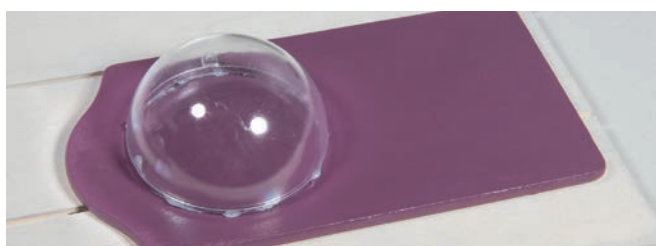

34 146 000 (6)
Acrylic spray clear varnish
matt, can 200 ml

- Clear-varnish for environmentally conscious spraying: 90% of solvent replaced by water
- Water-based acrylic varnish quality
- For **highest demands**: fast-drying, high covering power, styrofoam-resistant, low odour, low spray mist
- Can be used **indoors and outdoors**: **weather-resistant** after complete drying (approx. 7 days)
- Ideal for protecting painted surfaces: it seals and prolongs the bonding of the paint layer
- Washable with water and soap (within approx.. 20 minutes)