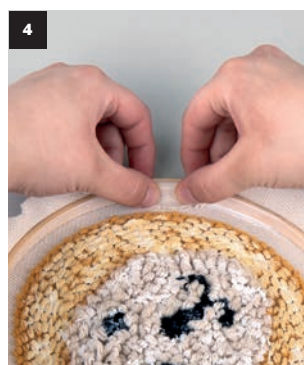

Textile material:

Fabric cutting: 100% cotton
Wool: 100% acrylic