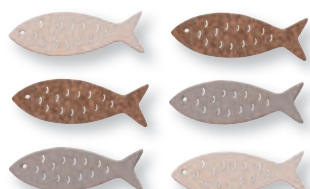

46 208 000 (10)
Wooden small objects Fish with glitter
4x1.3cm, assort., tab-bag 12pcs