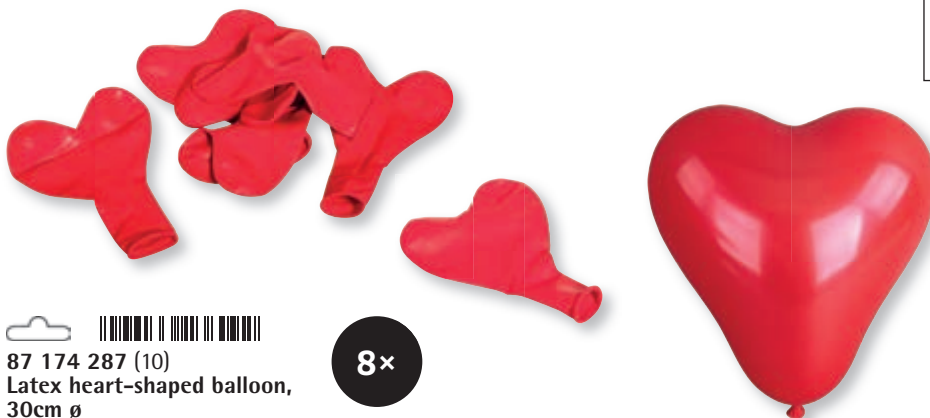

3x

24 cm

87 186 000 (6)
Bubble balloon, 24 ± 2cm ø
transparent, tab-bag 3pcs

3x

- Inflatable with air and helium
- Party decoration - Indoor & Outdoor
- Air filling device included

87 174 287 (10)
Latex heart-shaped balloon,
30cm ø
tab-bag 8pcs
classic red