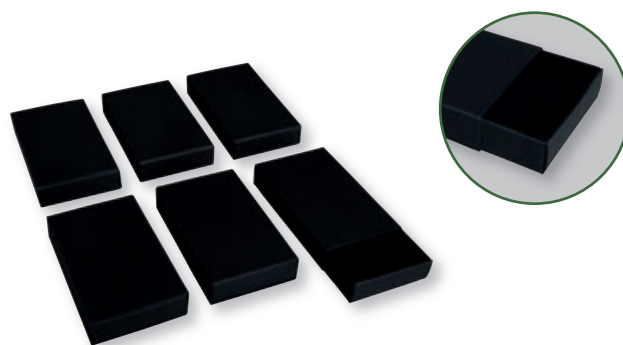

Exclusive
by Rayher

Through-dyed in black

- High-quality folding boxes (350 g/m²)
- The folding boxes "Square" and the folding boxes "House" can be combined with each other