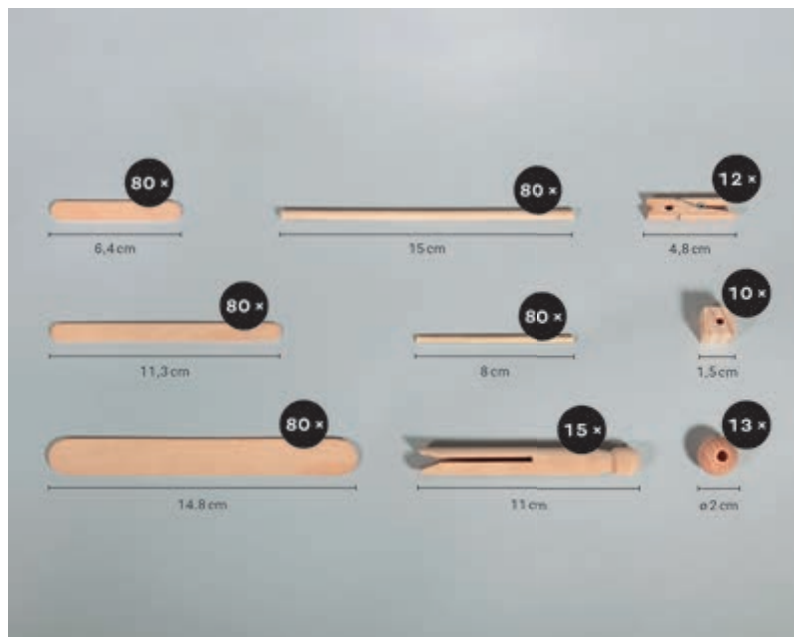

- A wide variety of materials for unlimited crafting fun
- A wide variety of wooden craft sticks, craft beads and wooden clothes pegs

Contents:

- 80 craft sticks (1.7 x 14.8cm)
- 80 craft sticks (0.9 x 11.3cm)
- 80 mini craft sticks (0.9 x 6.4cm)
- 80 craft dowel rods (ø 0.5 x 15cm)
- 80 mini craft dowel rods (ø 0.3 x 8cm)
- 13 wooden beads (drilled through, ø 2cm)
- 10 square-shaped wooden beads (1.5 x 1.5cm)
- 15 round head clothes pegs (11cm)
- 12 clothes pegs (4.8cm)