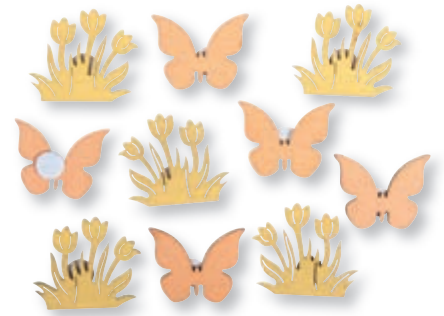

46 390 000 (8)
Small wood.object Flower+butterfly, 3cm ø
assorted w.adh.dots, tab-bag 10pcs