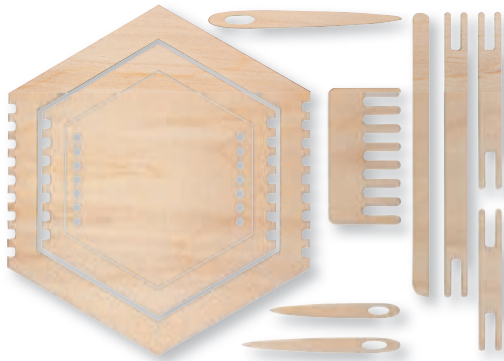

Must Have

63 124 505 (6)
Wood.weav.frame set Comb,
FSC Mix Credit
21x29cm, 11-part, tab-bag 1pc
natural

63 125 505 (6)
Wood weaving frame set,
FSC Mixed Credit
21x29cm, 11-part, tab-bag 1pc
natural

Contents:

- 3 weaving frames (size: 20 × 17.3cm + 15.5 × 13.4cm)
- 1 weaving board (12.3 × 10.7cm)
- 3 weaving needles (7.5 + 9 + 11cm)
- 3 weaving shuttles (8 × 1.4cm + 10 × 1.4cm + 16 × 1.4cm)
- 1 spacer (16 × 1cm)
- 1 comb (7.7 × 4.1cm)

Contents:

- 3 weaving frames (size: 21 × 29cm + 11 × 15.2cm)
- 1 weaving board (9 × 12.4cm)
- 3 weaving needles (9 + 11 + 13.5cm)
- 3 weaving shuttles (10 × 1.4cm + 12 × 1.4cm + 22.2 × 1.4cm)
- 1 spacer (22.2 × 1cm)
- 1 comb (8.7 × 4.1cm)

- Weaving frame set for trendy woven items
- Weaving frame functions as a picture frame: hang the woven piece together with the frame
- Weaving needle or shuttle can remain on the woven work as a decorative element