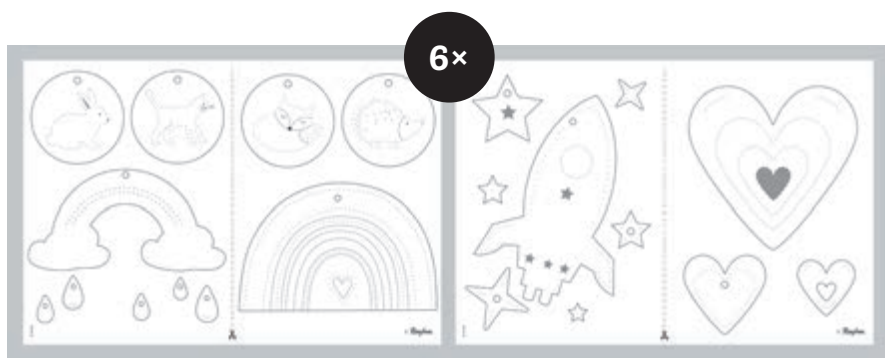

Contents:
6 felt pricking pads (15 × 20 × 1cm)
6 pricking awls with felt cover (8.3cm)
6 templates with 16 motifs to colour and prick (animals, rainbow, space, hearts)