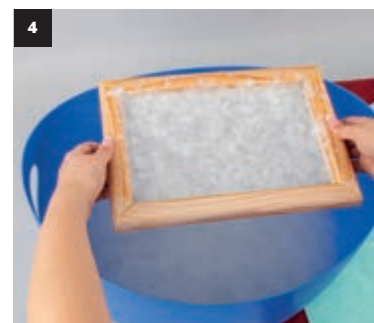

27 001 505 (3)

Papermaking mould & deckle

for paper format 25x16cm, cardboard 1pc natural

Make beautiful paper yourself!

- **Ready-to-use** wooden double frame (30 × 21 cm)
- Covered with a sieving mesh
- Suitable for **paper formats up to 25 × 16cm**
- From old paper (newsprint, toilet paper, napkins, egg cartons, etc.) or high-quality cellulose sheets, a nice new paper can be created.
- By adding various natural materials (e.g. dried leaves, pressed flowers or seeds) individual natural papers arise.

67 366 102 (5)

Pulp cellulose sheets

20x21cm, tab-bag 5pcs white

- **Pressed cellulose fibres** from birch for paper making
- **Results in white paper**
- Simply chop and mix with water and other materials (e.g. petals)
- **Quantity to be received:** 1 sheet of 20 × 21cm results in approx. 6 scooped papers measuring 15 × 24cm