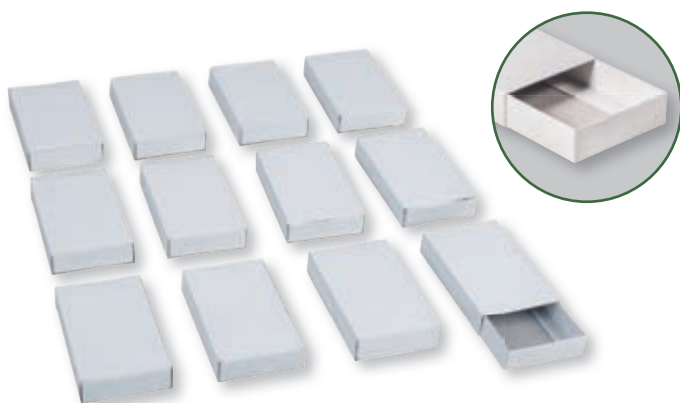

67 323 102 (6)
Foldable box
10x10x10cm, set 6pcs
white

67 327 576 (6)
Folding box
7.5x7.5x7.5cm, set 6pcs
black

67 328 576 (6)
Folding box
10x10x10cm, set 3pcs
black

Through-dyed in black

- High-quality folding boxes (350 g/m²)
- The folding boxes "Square" and the folding boxes "House" can be combined with each other