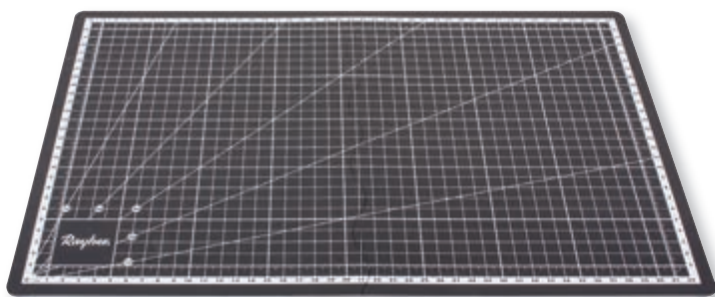

A2

Must Have

A3

- A perfect surface protection at cutting, paper and handicraft works
- Premium-surface: self-healing through multi-layered material, the cuts close them up again and become invisible
- Foldable, therefore very space-saving
- Protects the cutting tool, thereby prolonging its service life
- Anti-slip reverse side for improved safety
- cm/mm and metric measurements