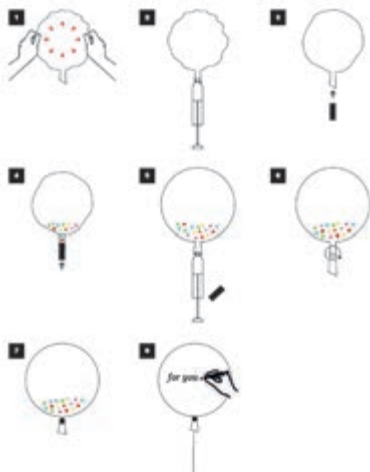

3x

24 cm

87 186 000 (6)
Bubble balloon, 24 ± 2cm ø
transparent, tab-bag 3pcs

3x

- Inflatable with air and helium
- Party decoration - Indoor & Outdoor
- Air filling device included

87 174 287 (10)
Latex heart-shaped balloon,
30cm ø
tab-bag 8pcs
classic red