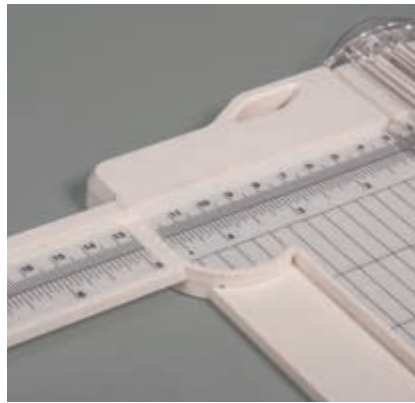

50 046 000 (4)
Paper cutter & creasing machine
 Cutting length 30.5cm, tab-blister 1pc

50 047 000 (6)
Set of blades, 2-part, cut & fold
 tab-blister 2pcs

- Spare blades suitable for paper cutter and folding machine (item no. 50 046 000)
- 1x cutting blade for straight cut
- 1x paper trimmer blade
- Possible clear differentiation through colour coding