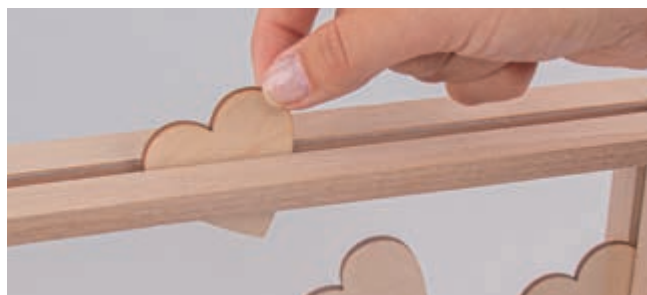

Application tips:

- Hearts can be labelled with various pens (pencils, crayons, ballpoint pens, acrylic marker (e.g. 35 006 578) and All-purpose marker (e.g. 38 260 06 & 38 260 22)).