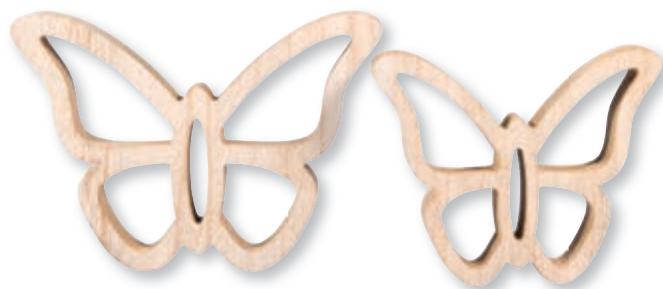

The mark of responsible forestry