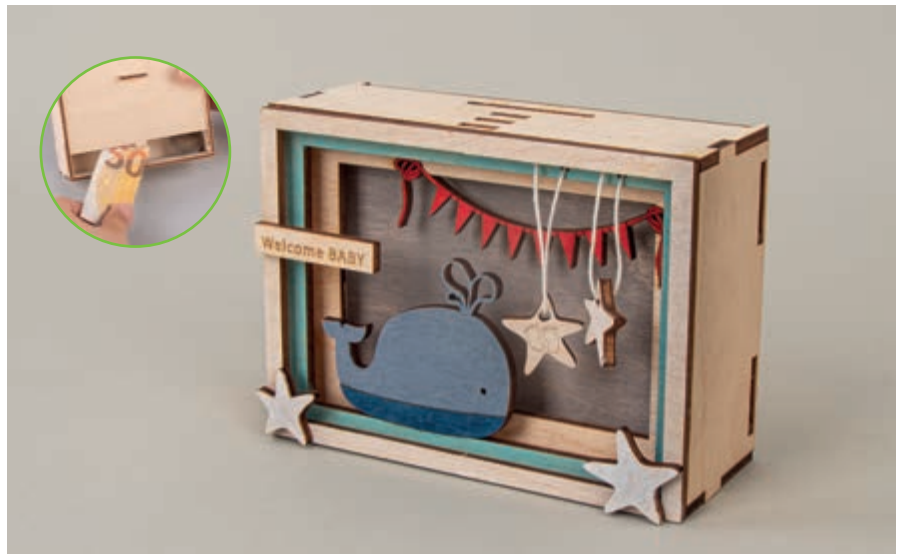

2x

62 955 505 (2)
Wooden postcard, FSC Mix Credit
14.8x14.8x0.3cm, bag 20pcs
natural

20x

• Weight per postcard: 48g

62 924 505 (6)
Wood 3D gift box "Baby",
FSCMixCred.
 11.5x8.5x5cm, 15-part kit, box
 1Set
 natural

Exclusive
 by Rayher

Content: 15 board sheets

62 922 505 (6)
Wood 3D gift box
"Birthday", FSCMixCred.
 11.5x8.5x5cm, 13-part kit, box
 1Set
 natural

Exclusive
 by Rayher

Content: 13 board sheets

With the DIY construction kits "3D gift boxes" money and vouchers can be given away in original packaging. The boxes have an opening into which money and vouchers can be inserted. An imaginative gift idea for events throughout the year: birth, baptism, birthday, wedding and much more... Assemble the gift boxes according to the enclosed instructions.