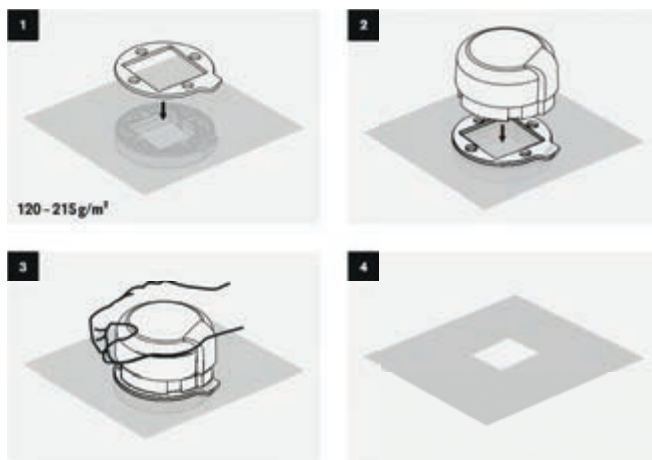

Item no.
73 182 521

69 221 000 (2)
Anywhere punch Heart, 5.08cm ø
(2"x2"), tab-blister 1pc

69 222 000 (2)
Anywhere punch Circle, 5.08cm ø
(2"x2"), tab-blister 1pc

Anywhere punch:

- Freely placeable almost anywhere
- Accurately positioning due to the detachable magnetic frame
- Easy handling due to magnetic fixation of both punching parts
- Ideal for creative paper design, e.g. for punching-out viewing windows
- It punches paper of 120 to 215 g/m²