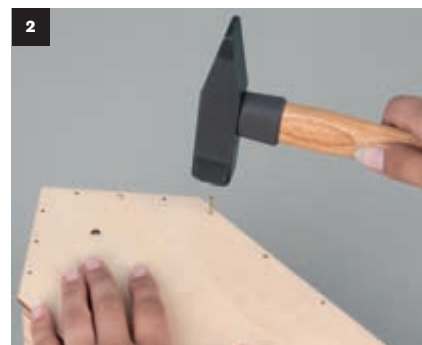

70 053 505 (3)
 CK Nest box, FSC Mix Credit
 19x14x25cm, box 1 set
 natural

incl.

DIY nest box: cosy sleeping place for free-living wild birds!

- DIY kit for making a nest box
- Entrance hole (ø 3.2cm) for great tits, redstarts, tree sparrows etc.
- Sliding front side for cleaning the nest box
- Matches the DIY bird feeder (item no. 70 052 505)