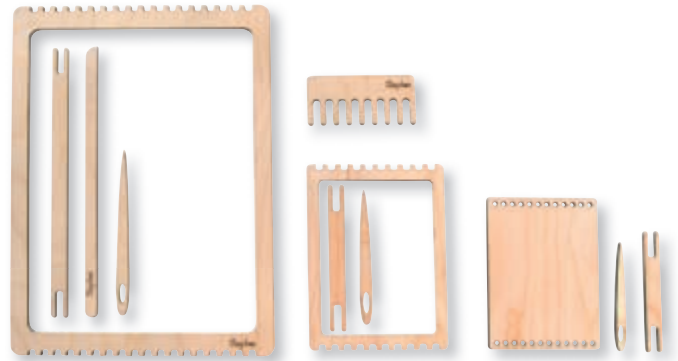

Content:

- 1 pegboard
- 95 pegs with hook caps
- 1 wire cutter
- Wire (in 3 colours, each about 2.3 m long)
- Instruction booklet with over 100 design examples

With the **Big Happy Jig**, you can create larger designs and lettering for interior home decoration.

Content:

- 1 pegboard
- 40 pegs
- 15 hook caps for pegs
- 1 wire cutter
- 1 wire (approx.2.3 m)
- Instruction booklet

- For **individual wire bending**
- Versatile applications: decoration of cards, design of planners and as jewellery