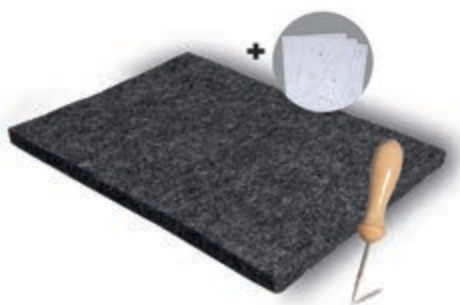

Textile specifications:

pompoms, felt sheets + chenille: 100% polyester
glitter pompoms: 100% acrylic fibre

69 217 000 (3)
Basic craft set 900 parts
25x12x20cm, with wooden-
handle box, box

Must Have

87 209 000 (5)
CK Pricking set with templates
 15x20cm, bag 1set
 100% Polyester