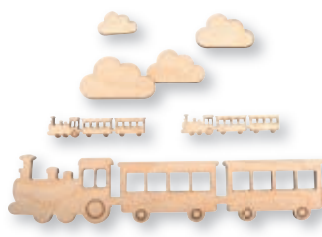

62 984 505 (8)
Wood.motif Small train ,
FSCMixCred
21.7x4.8cm, tab-bag 1set
natural

- **Customisable wooden motifs** for a wardrobe, height measuring chart and cloth hanger
- Perfect for an individual designing: wooden height measuring chart (item no.62 985 505) and wooden coat rack (item no.62 986 505)