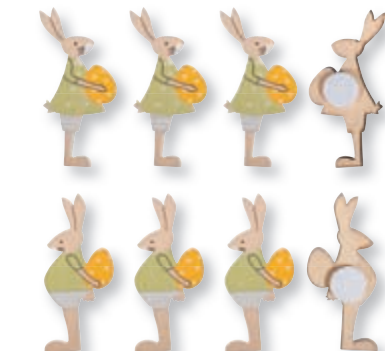

46 391 000 (8)
Small wood.object Easter bunnies
w.adh.d
2x4.5cm, 2 types, tab-bag 8pcs