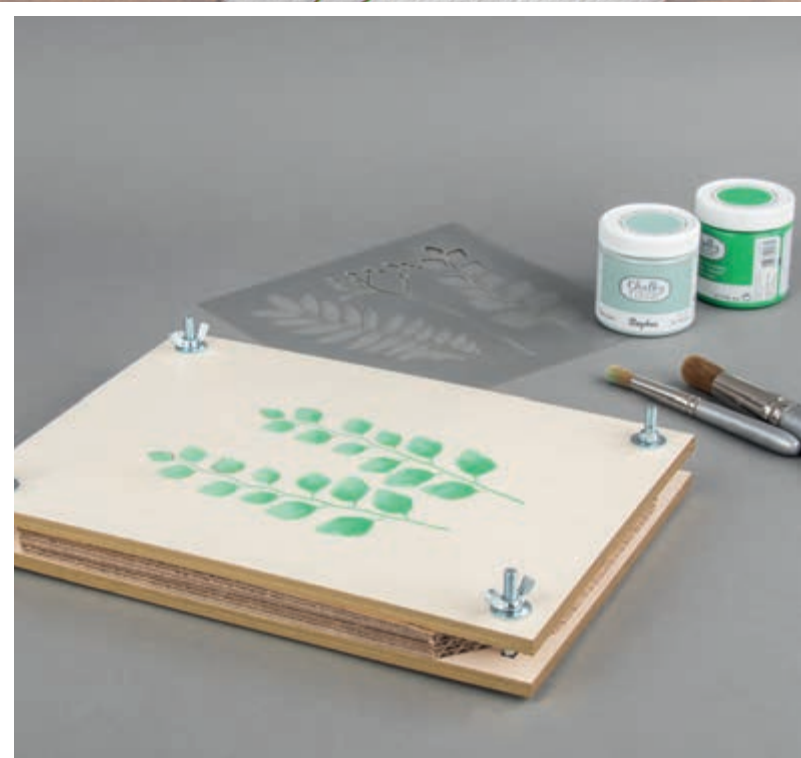

- High-quality self-adhesive screen printing stencils
- Very fine and soft fabric for filigree motifs
- Adheres to many substrates: textile, wood, canvas frames, paper, paper-mâché, concrete, terracotta, etc.
- Suitable for various paints - we particularly recommend Rayher's Chalky Finish paint, Rayher's Extreme Sheen paint, Rayher's fabric paint
- Each stencil including spatula is designed for an easy painting application

46 591 166 (10)
Wooden deco-shapes Bees+Blossoms
 3cm, w.adhesive dot, tab-bag 9pcs honey yellow

46 472 000 (10)
Small wooden objects Bees
 2.9x2.5cm, assorted, tab-bag 10pcs

48 911 000 (1)
Special offer Display Cheerful bee

Flyer

D 96 412 000
F 96 413 000
NL 96 415 000

27 000 505 (3)
 Flower press
 21x30cm, cardboard box 1pc
 natural

- Going for a walk and picking flowers is the **new trendy hobby**
- Gifts and beautiful decoration ideas out of flowers, grass and herbs
- Flower press made of very **sturdy poplar plywood** (untreated and finely sanded)
- **Customisable flower press** by means of a wood burning pen, paints and much more