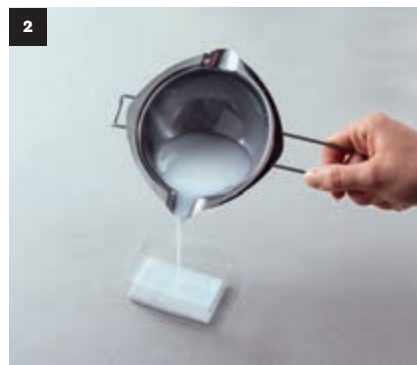

34 227 000 (3)
Creative-soap
transparent, pad 600g

- **High-quality creative-soap** for moulding
- **Dermatologically tested:** all ingredients are declared according to the **German Cosmetics Ordinance (KVO)**
- **100% vegan:** free from animal fats and oils
- Based on skin-neutral soaps

Application tips:

- Melt the block of soap in a water bath (at max. of 60°C)
- Mix the liquid soap individually with a soap colour, soap scented oils and care additives
- Pour it into the soap casting moulds, allow to cool down and let it dry thoroughly out