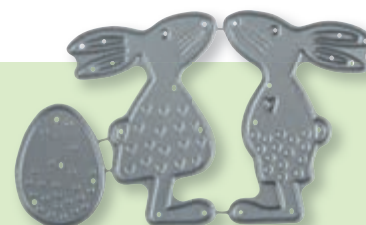

Punching templates made of 100 % steel – Made in USA

- Stable, durable and versatile
- Can be used with all common punching devices
- Especially suitable for thicker and firmer materials: cardboard, foils, foam rubber, leather, felt, wood, etc.