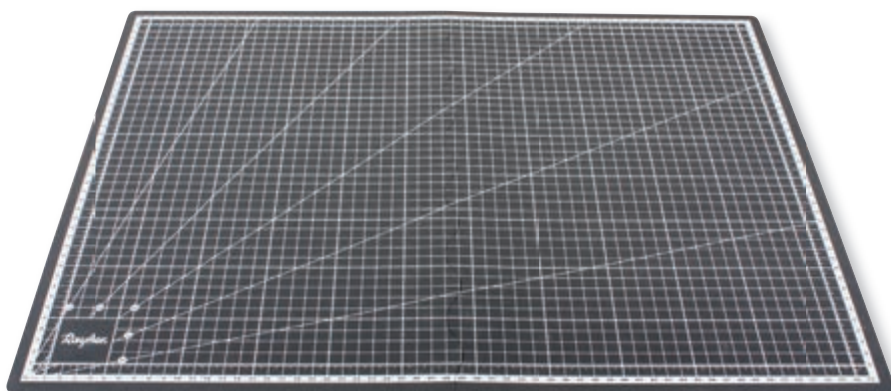

A2

Must Have