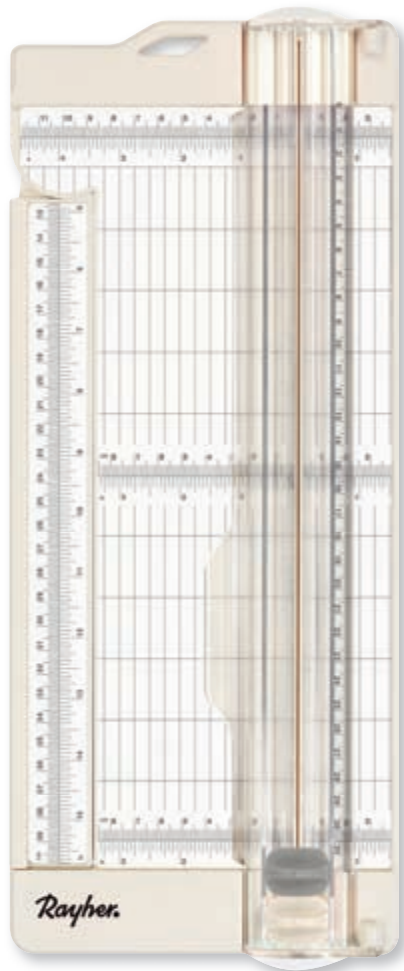

- Spare blades suitable for paper cutter and folding machine (item no. 50 046 000)
- 1x cutting blade for straight cut
- 1x paper trimmer blade
- Possible clear differentiation through colour coding

- Spare blades suitable for paper cutter and folding machine (item no. 50 046 000)
- 2x cutting blade for straight cut

- Transparent guide rail (cm) for cutting and folding
- Cuts up to 5 sheets of paper (80 g/m²)
- Foldable ruler: accurate positioning of paper up to 43.5 cm x 30.5 cm
- Graduation in inches (1/4 inch) and cm (mm)
- Almost seamless transfer between the cutting plate and the ruler
- Suspension device: space-saving storage
- Suitable Rayher's spare blades: item no. 50 047 000 or 50 048 000

Cut & fold with a single tool!

- Folded-out surface area: 12" x 12" (30.5 x 30.5 cm)
- Dimensions are in inches & centimetres
- Titanium blades cut with high precision
- Spare blades: item no 50 037 000

Suitable spare blades for the Trim & Score-Board (item no. 50 036 000).