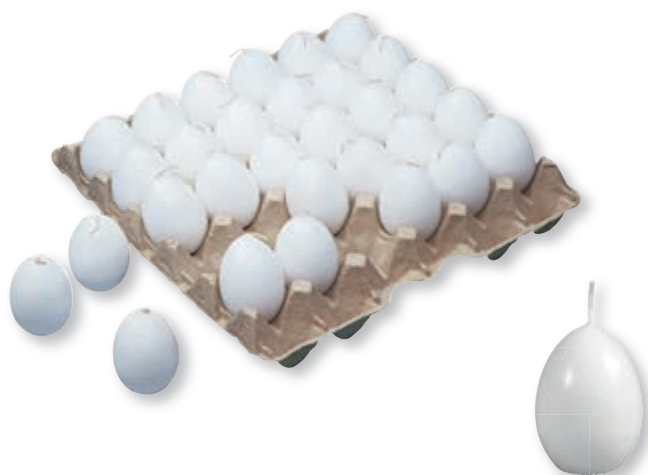

31 188 02 (30)
Egg candle, 60/45 mm
30 pcs. on egg-board
white