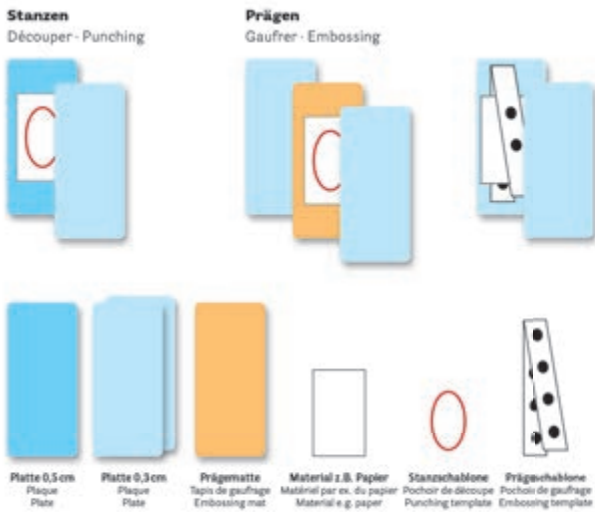

50 185 000 (4)
Set of cutting plates f. Mini To Go
78x165x3mm, tab-bag 2pcs