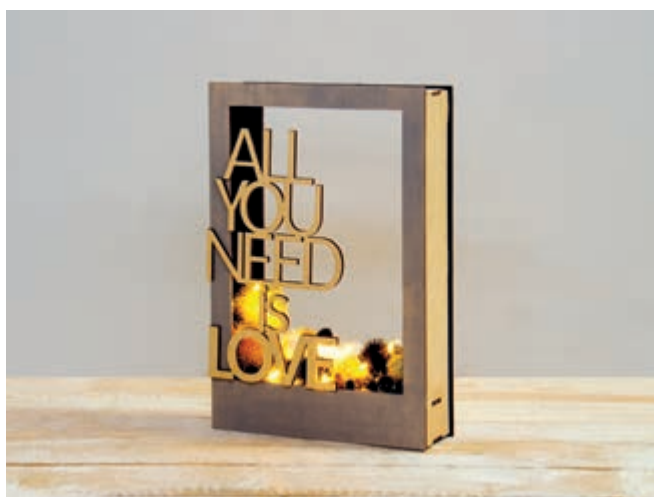

Exclusive
by Rayher

62 855 505 (3)
Wood.const.kit,3D-motif frames,
FSC 100%
20x30x6.6cm, 8-part, box 1Set
natural

62 854 505 (3)
Wood.const.kit,3D-motif frames,
FSC 100%
24x24x6.6cm, 8-part, box 1Set
natural

62 887 505 (3)
Wood.constr.3D motif-frames,
FSCMixCred.
24x24x6.3cm, "All..Love",box 1Set
natural

Contents: 3 boards, 1 frame + 4
wooden sticks

Contents: 3 boards, 1 frame + 4
wooden sticks

Content: 4 plates

46 418 505 (8)
Wood font "All you need is love"
FSC100%
12.4x21.8x0.4cm, tab-bag 1pc
natural

46 409 505 (8)
Wood.letter."Enjoy,Laugh,Wish..."
FSC100%
18.7x18x0.4cm, tab-bag 1pc
natural