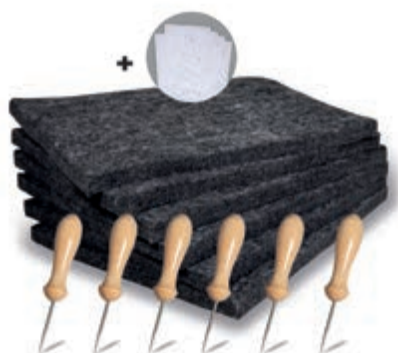

87 210 000 (2)
CK Pricking set with templates XL
15x20cm, bag 6 sets
100% Polyester

Exclusive
by Rayher

DIY Set