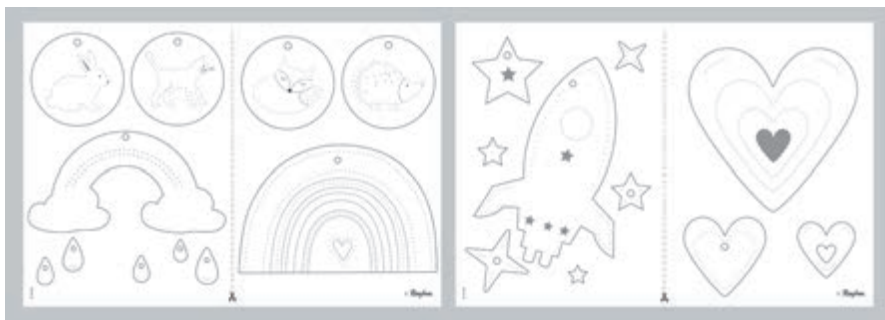

Exclusive
 by Rayher

DIY Set

Contents:
 1 felt pricking pad (15 × 20 × 1cm)
 1 pricking awl with felt cover (8.3cm)
 Templates with 16 motifs to colour and prick (animals, rainbow, space, hearts)

Must Have