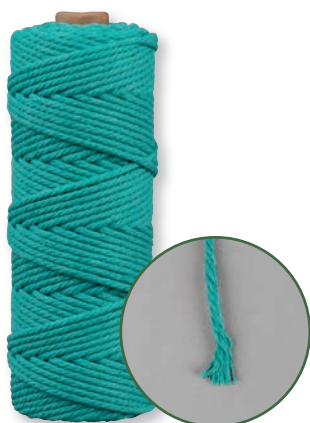

44 007 411 (4)
Makramee Garn, 3mm ø
ca. 210g, Rolle 70m
petrol
70% Baumwolle, 30% Polyester