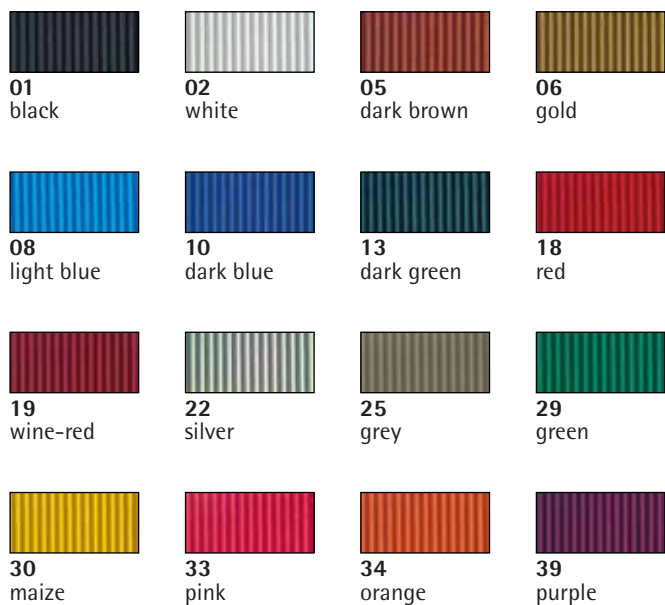

Colour choice
81 029 ..

81 069 06 (10)
Corrugated board "metallic"
sheet 50x70 cm, both sides stained
gold