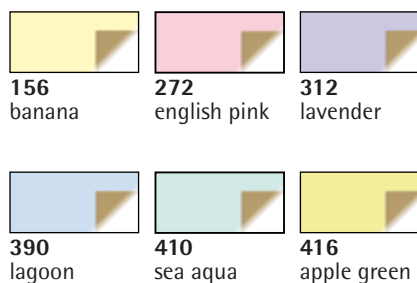

Colour choice
67 221 ..