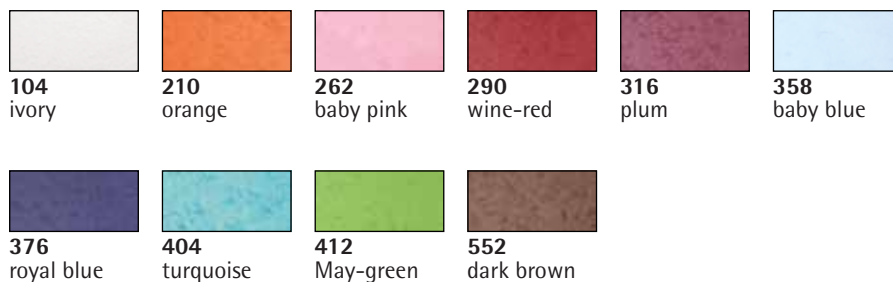

Colour choice
71 593 ..

Won't lose colour!
Strain of about 212%

81 011 (5)
Florist's crêpe
roll 50x250 cm
See colour choice