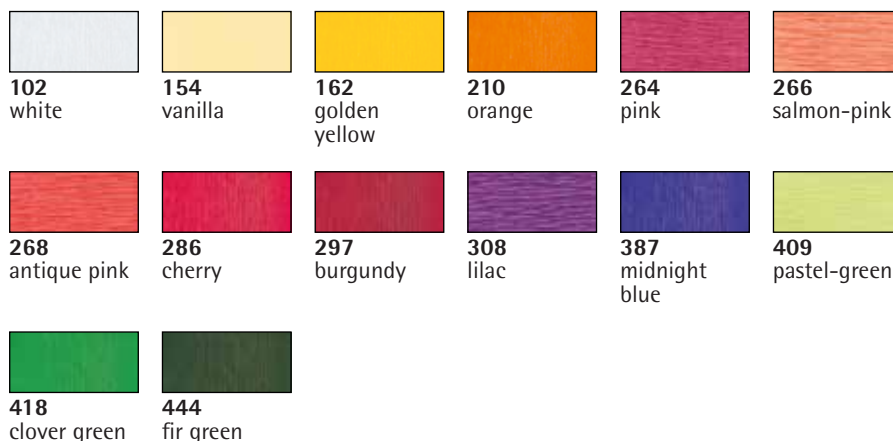

Strain of about 51%

81 008 (10)
Crêpe paper
250x50cm, 30g/m², roll
See colour choice

81 007 000 (100)
Crêpe paper, 30g/m²
250x50cm, 100 rolls assorted colours

colour-sorted

Colour choice
81 008..

102 white	160 lemon	162 golden yellow	208 mandarine
210 orange	262 baby pink	276 fuchsia	278 light red
286 cherry	312 lavender	313 crimson	360 sky-blue
376 royal blue	404 turquoise	416 apple green	422 grass green
426 evergreen	428 leaf green	542 chocolate	546 mocha
576 black	606 silver	616 gold	

Strain of about 51%

71 872 (10)
Crêpe paper
250x50cm, 30g/m², reel shrink-wrapped
See colour choice

Colour choice
71 872..

102 white	160 lemon	162 golden yellow	208 mandarine
210 orange	262 baby pink	276 fuchsia	278 light red
286 cherry	312 lavender	313 crimson	360 sky-blue
376 royal blue	404 turquoise	416 apple green	422 grass green
426 evergreen	428 leaf green	542 chocolate	546 mocha
576 black			

Colour choice
 71 593 ..

Won't lose colour!
 Strain of about 212%

81 011 (5)
Florist's crêpe
 roll 50x250 cm
 See colour choice

Colour choice
 81 011 ..

Aluminium crepe, 50x250 cm
 81 199 606 silver (5)
 81 199 616 gold (5)

Colour choice
81 156..

01 black	02 white	04 medium brown	05 dark brown	07 turquoise	08 light blue	10 dark blue	11 light green	13 dark green
14 olive	16 pale-pink	18 red	19 wine-red	20 yellow	26 dark grey	30 maize	33 pink	34 orange
35 lilac	39 purple	41 light yellow	72 terra	75 plum	77 lavender	85 may-green	96 cream	