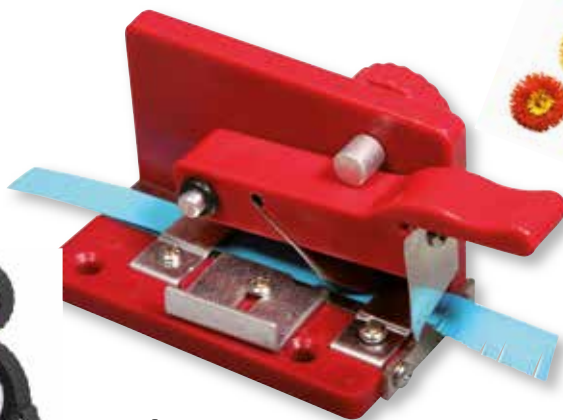

D 99 420 000
F 99 421 000
NL 99 422 000

- Content:
- 1 Storage box, 2-piece
 - 1 Quilling-Stift
 - 1 Quilling-comb
 - 1 Quilling ruler/stencil
 - 100 Quilling paper stripes 6 mm
 - 10 pins
 - 1 empty bottle for glue (for ultra fine glueing)
 - 1 instruction brochure

67 037 000 (2)
Quilling Starter Set
PVC box 1Set

71 989 000 (4)
Quilling Crimper
tab-box 1pc

71 988 000 (2)
Quilling Fringer
tab-blister 1pc

69 066 000 (5)
Quilling cork plate, square
30x30x0.5cm, with weasure